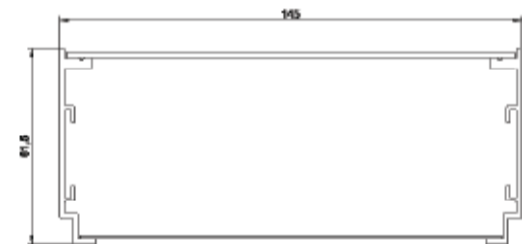

Single Line Diagram

Recessed Mounted

Profile Code

SY-70